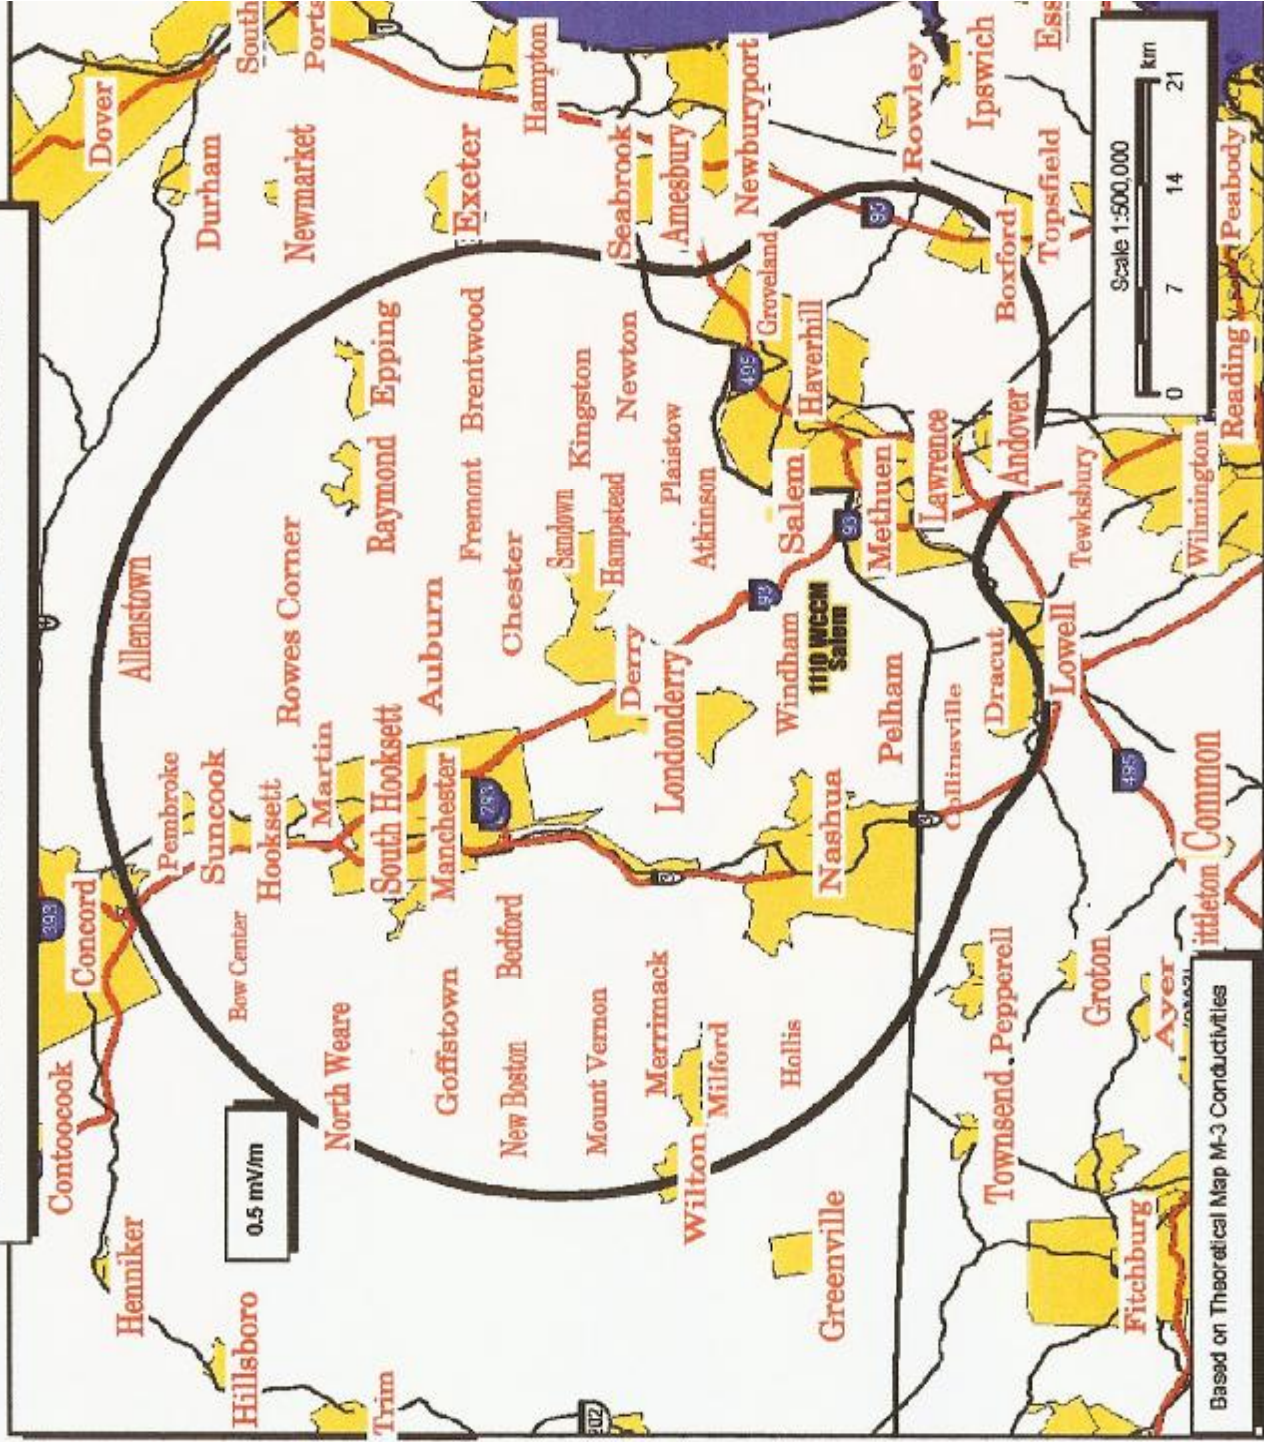

# AM 1110 WCCM

"Your Conversation Station"

WCCM - SALEM, NH AM DAYTIME COVERAGE MAP

5000 Watts of Power Serving the communities of Lawrence, Haverhill, Lowell, Methuen, Andover in Massachusetts. Salem, Nashua, Derry, Manchester, Concord in New Hampshire